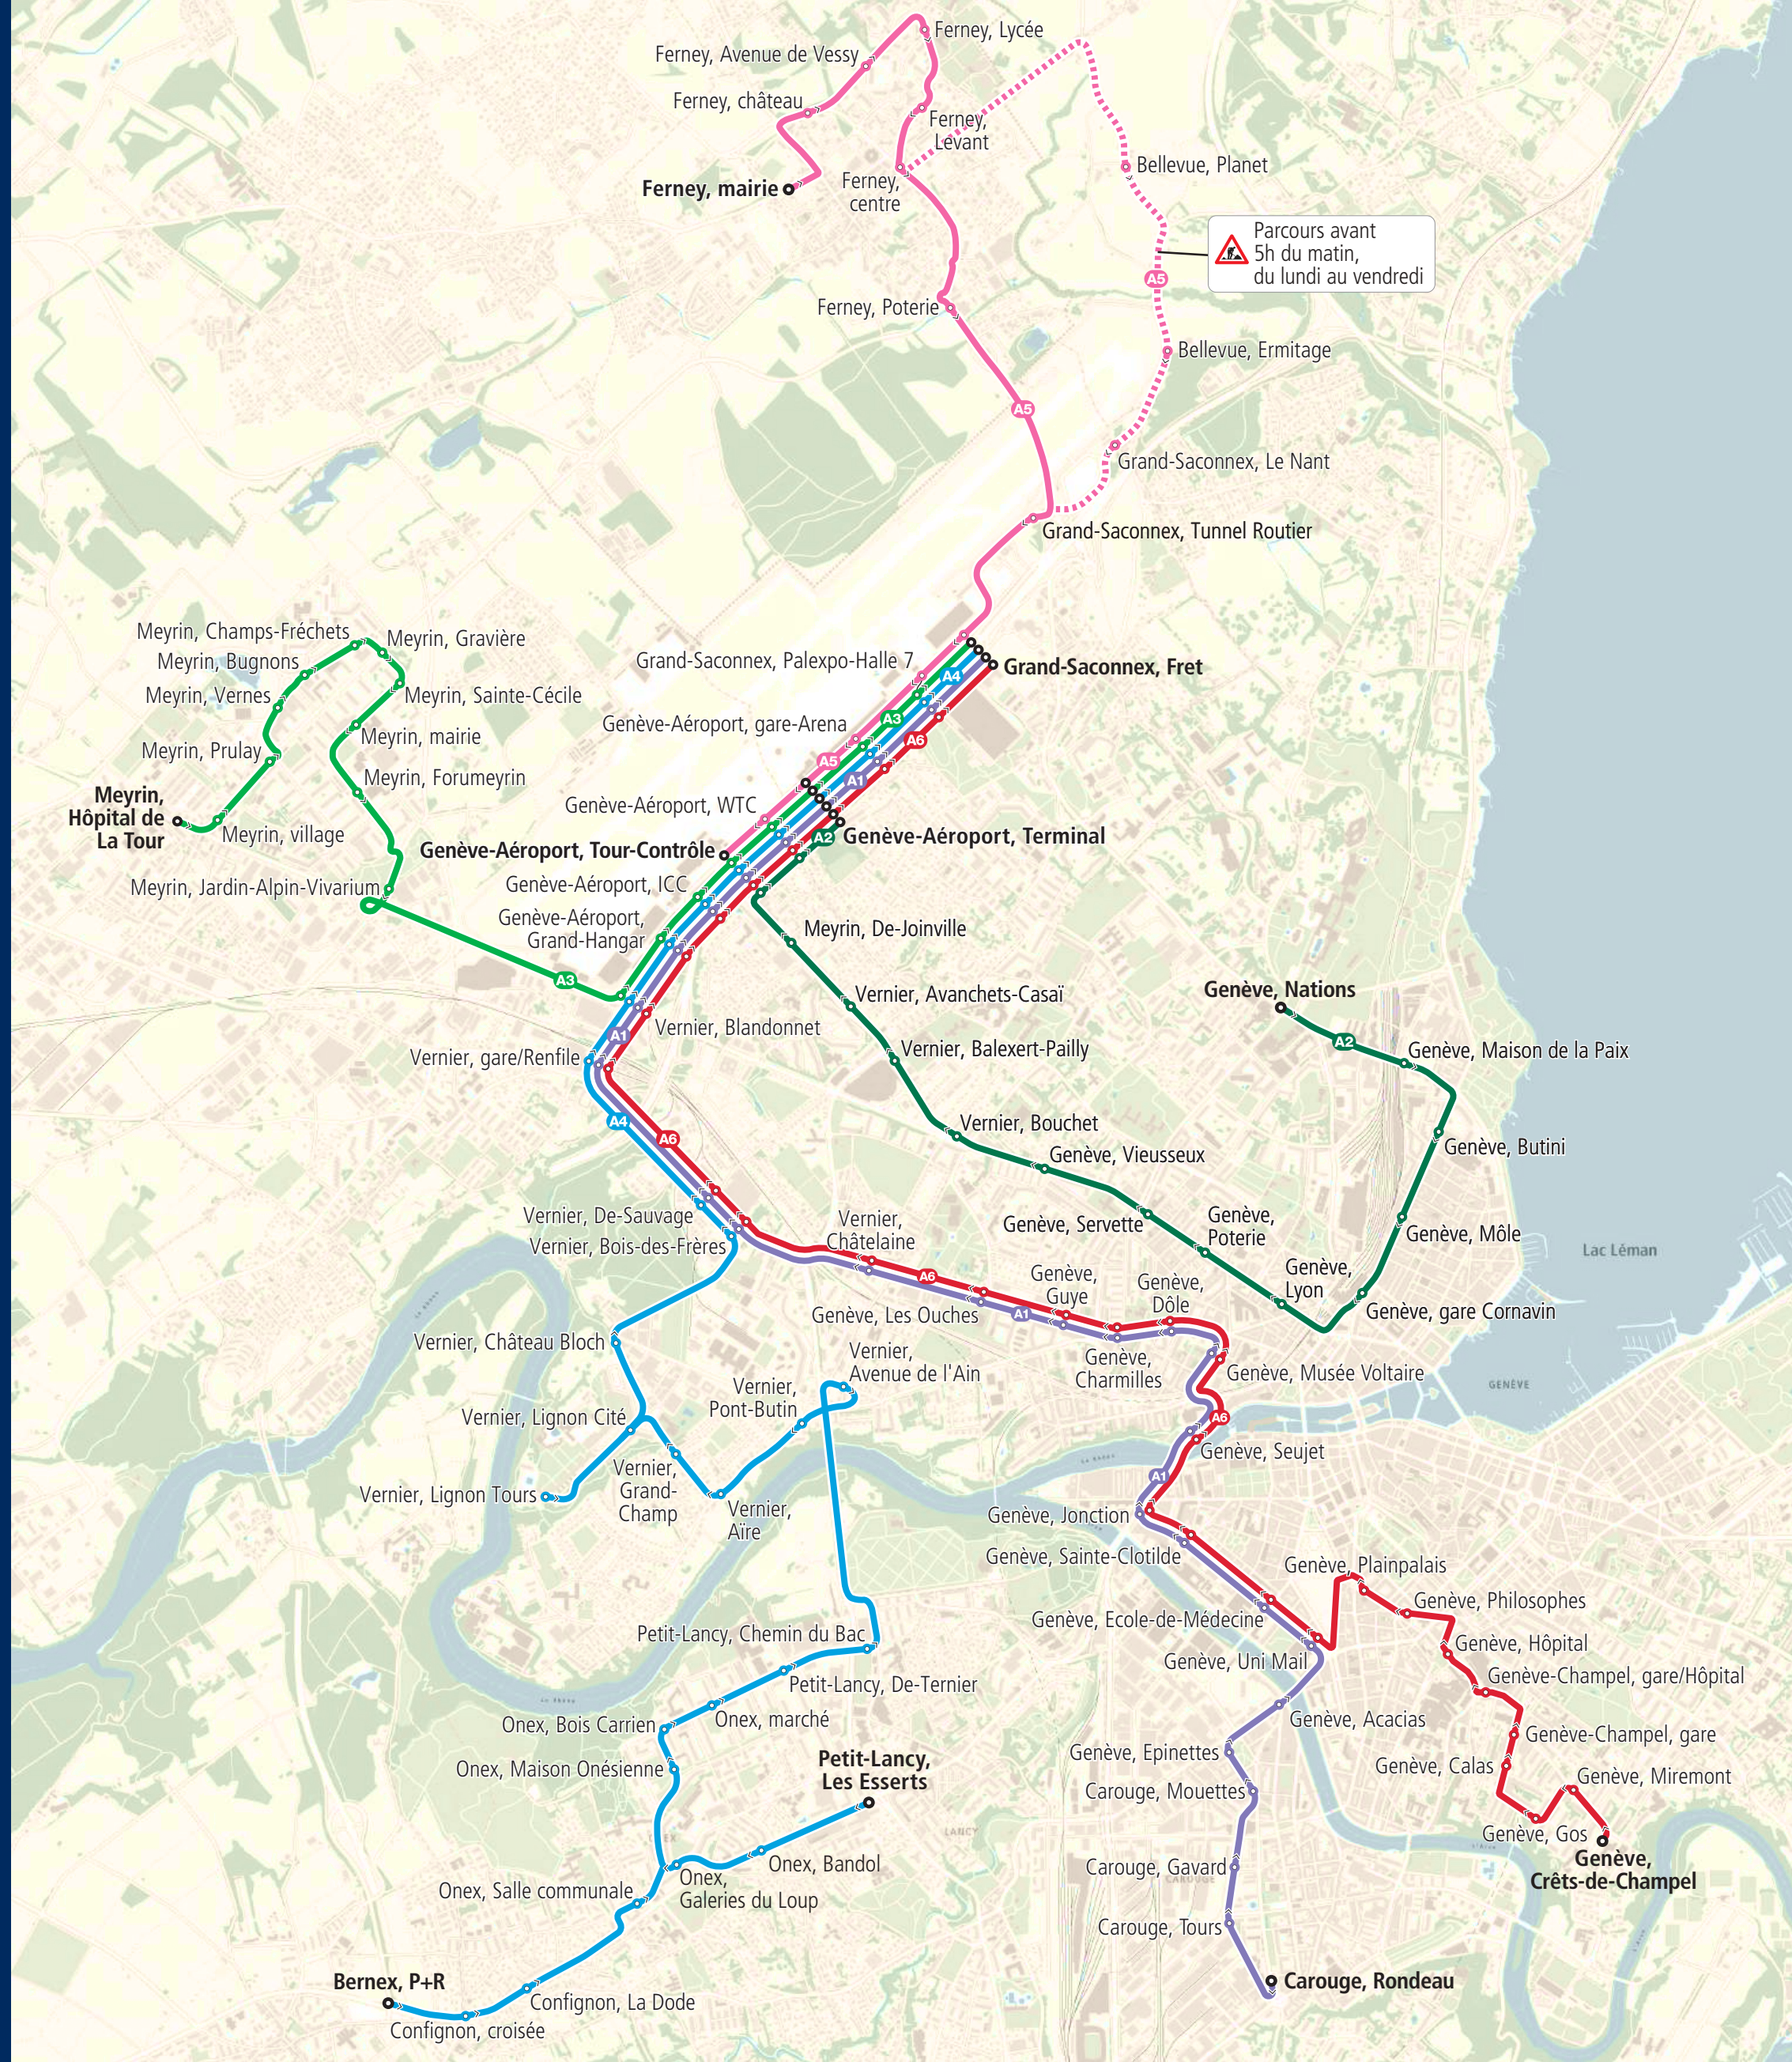

Genève Aéroport is pleased to offer air passengers an early morning service to all passengers: the Aérobus.

Since 9 December 2018, in collaboration with the transports publics genevois (tpg), lines A1 to A6 run through Geneva to allow air passengers to promptly access the airport early in the morning.

These lines connect to the airport only before 6am, following the enclosed timetable.

This service is **free** and available to all air passengers travelling to Geneva Airport. Proof of travel (plane ticket) will have to be presented on request.

Genève Aéroport is engaged in reducing its environmental impacts and encourages its passengers to use cleaner transport to access the airport.

Plan et horaires

Valable dès le 29.06.2026

tpg aérobus

GENÈVE
AÉROPORT

Service de transport matinal
à destination de Genève Aéroport

Genève Aéroport a le plaisir d'offrir aux passagers aériens un service matinal: les Aérobus.

En collaboration avec les transports publics genevois (tpg), les lignes A1 à A6 circulent à travers Genève pour permettre aux passagers aériens d'accéder rapidement et de bonne heure à l'aéroport.