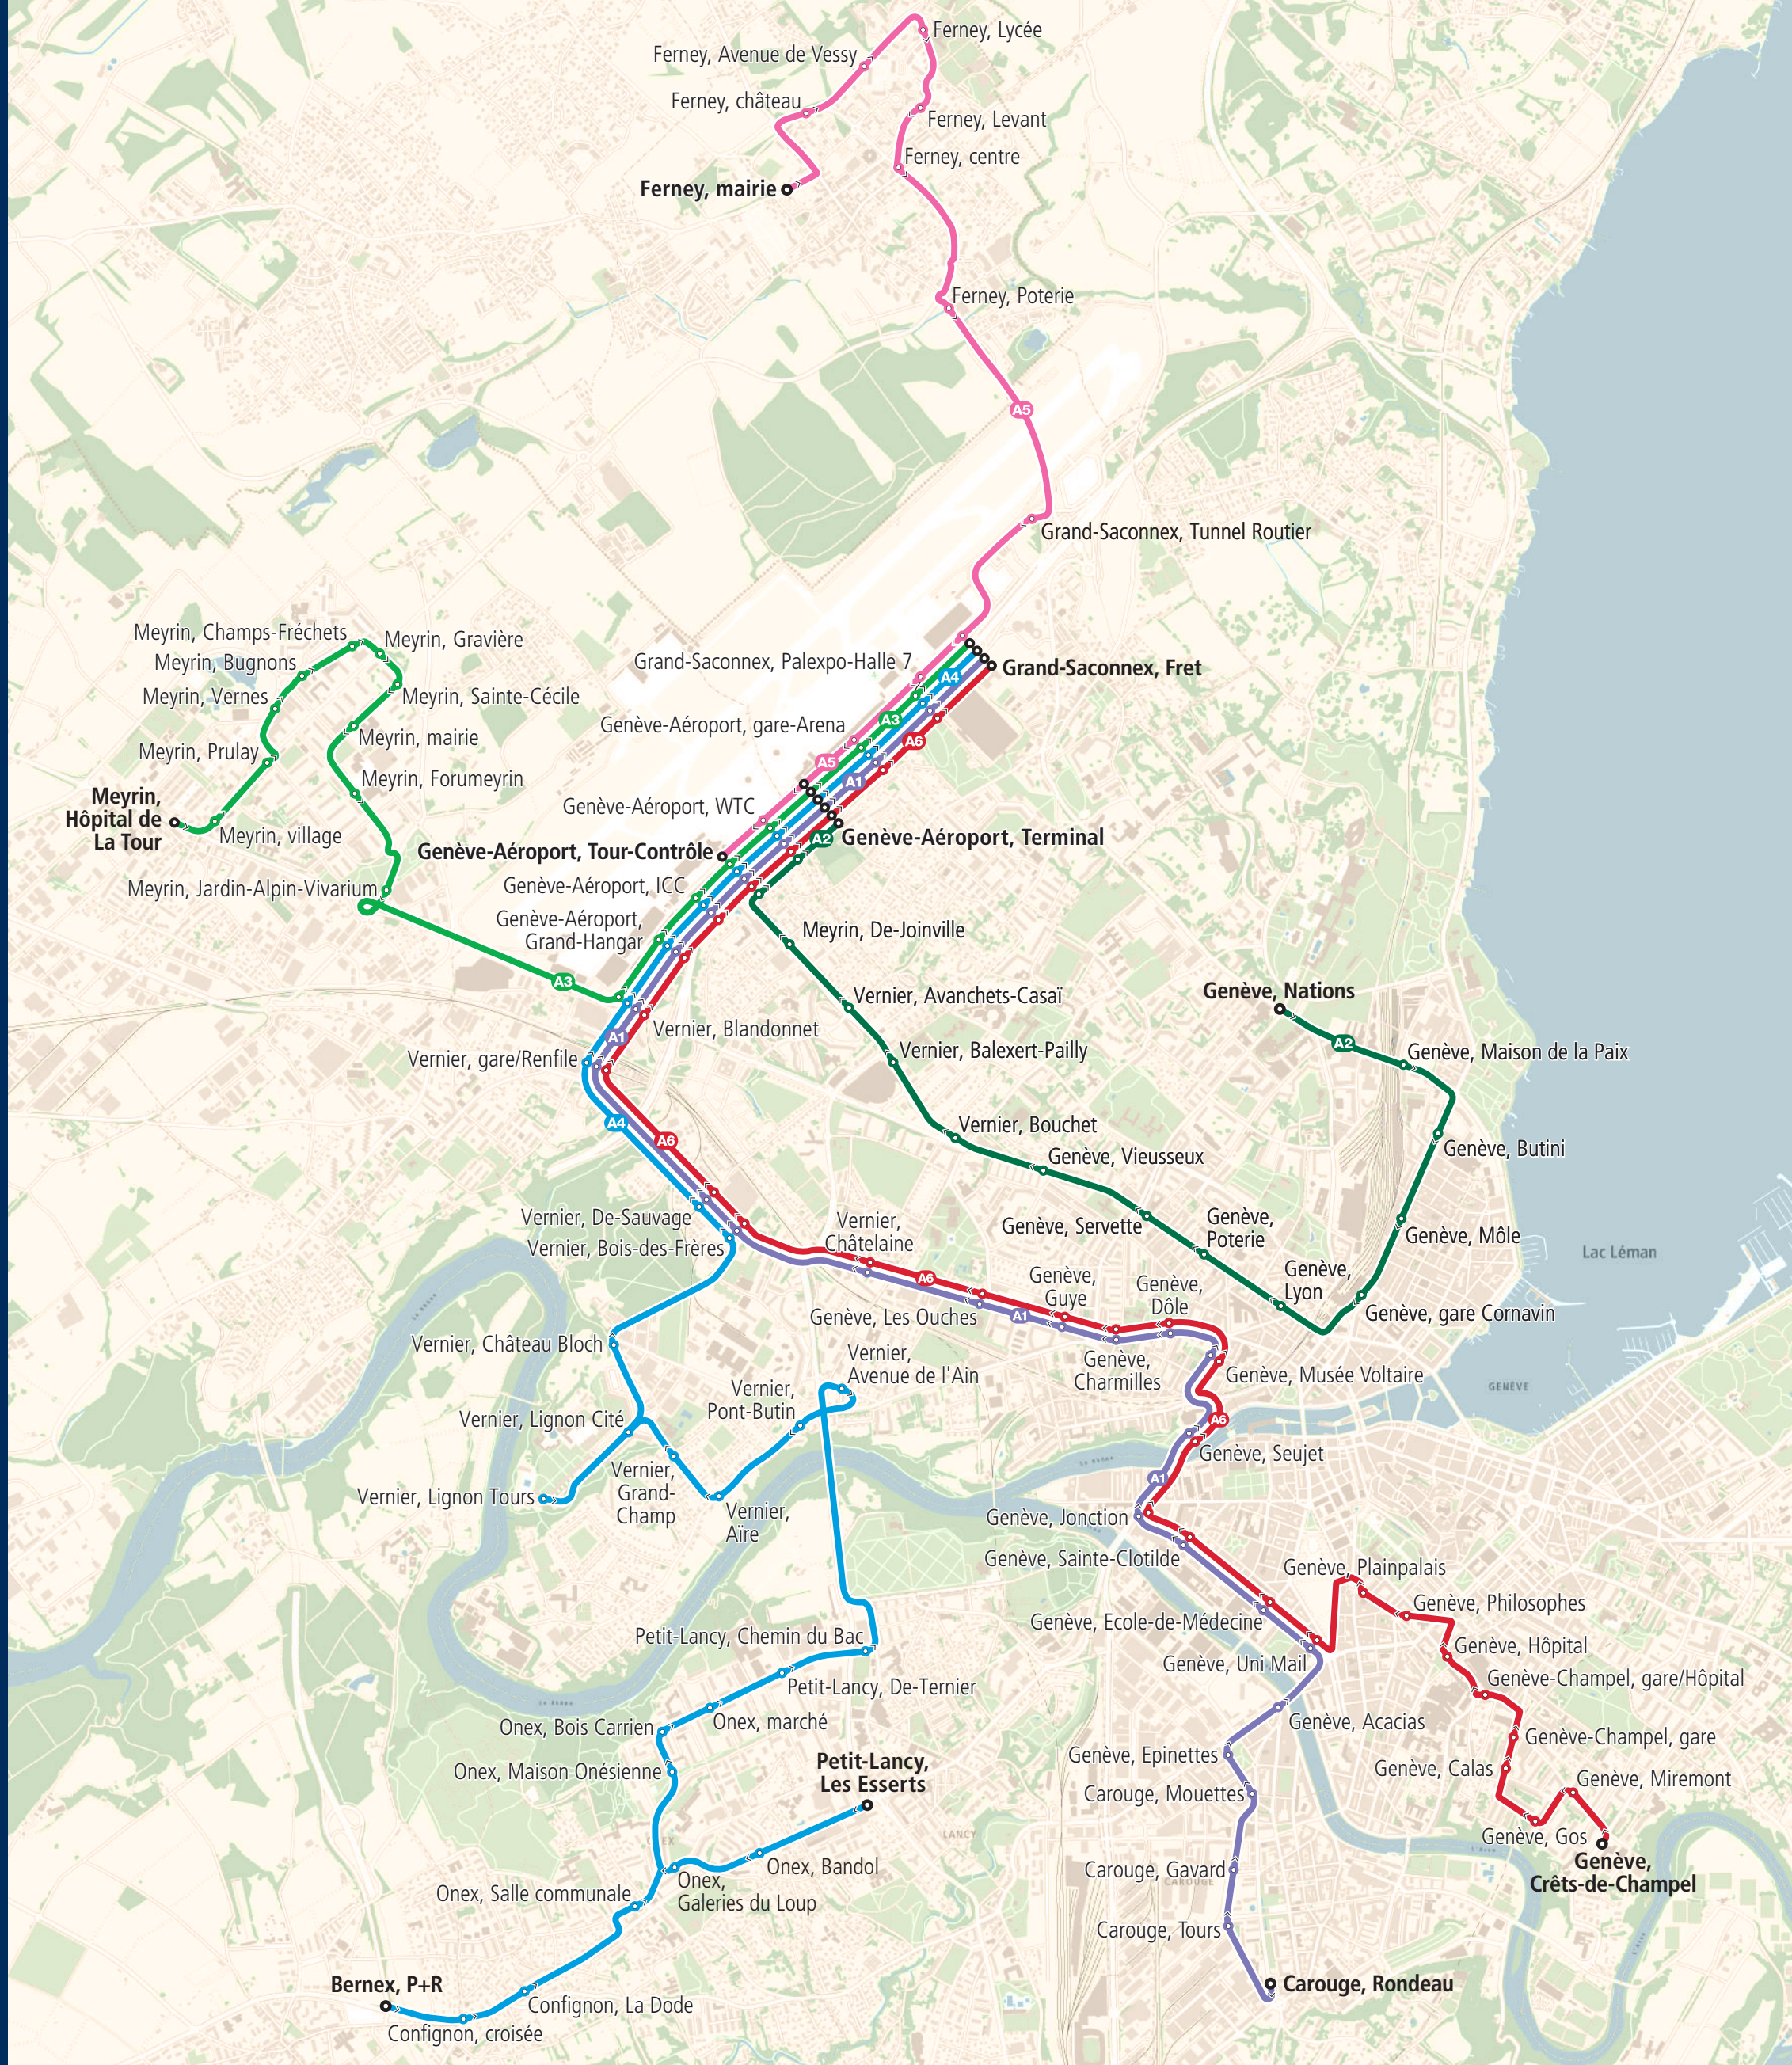

Genève Aéroport is pleased to offer air passengers an early morning service to all passengers: the Aérobus.

Since 9 December 2018, in collaboration with the transports publics genevois (tpg), lines A1 to A6 run through Geneva to allow air passengers to promptly access the airport early in the morning.

These lines connect to the airport only before 6am, following the enclosed timetable.

This service is **free** and available to all air passengers travelling to Geneva Airport. Proof of travel (plane ticket) will have to be presented on request.

Genève Aéroport is engaged in reducing its environmental impacts and encourages its passengers to use cleaner transport to access the airport.

Plan et horaires

Valable dès le 18.05.2026

tpg aérobus

GENÈVE
AÉROPORT

Service de transport matinal
à destination de Genève Aéroport

Genève Aéroport a le plaisir d'offrir aux passagers aériens un service matinal : les Aérobus.

En collaboration avec les transports publics genevois (tpg), les lignes A1 à A6 circulent à travers Genève pour permettre aux passagers aériens d'accéder rapidement et de bonne heure à l'aéroport.