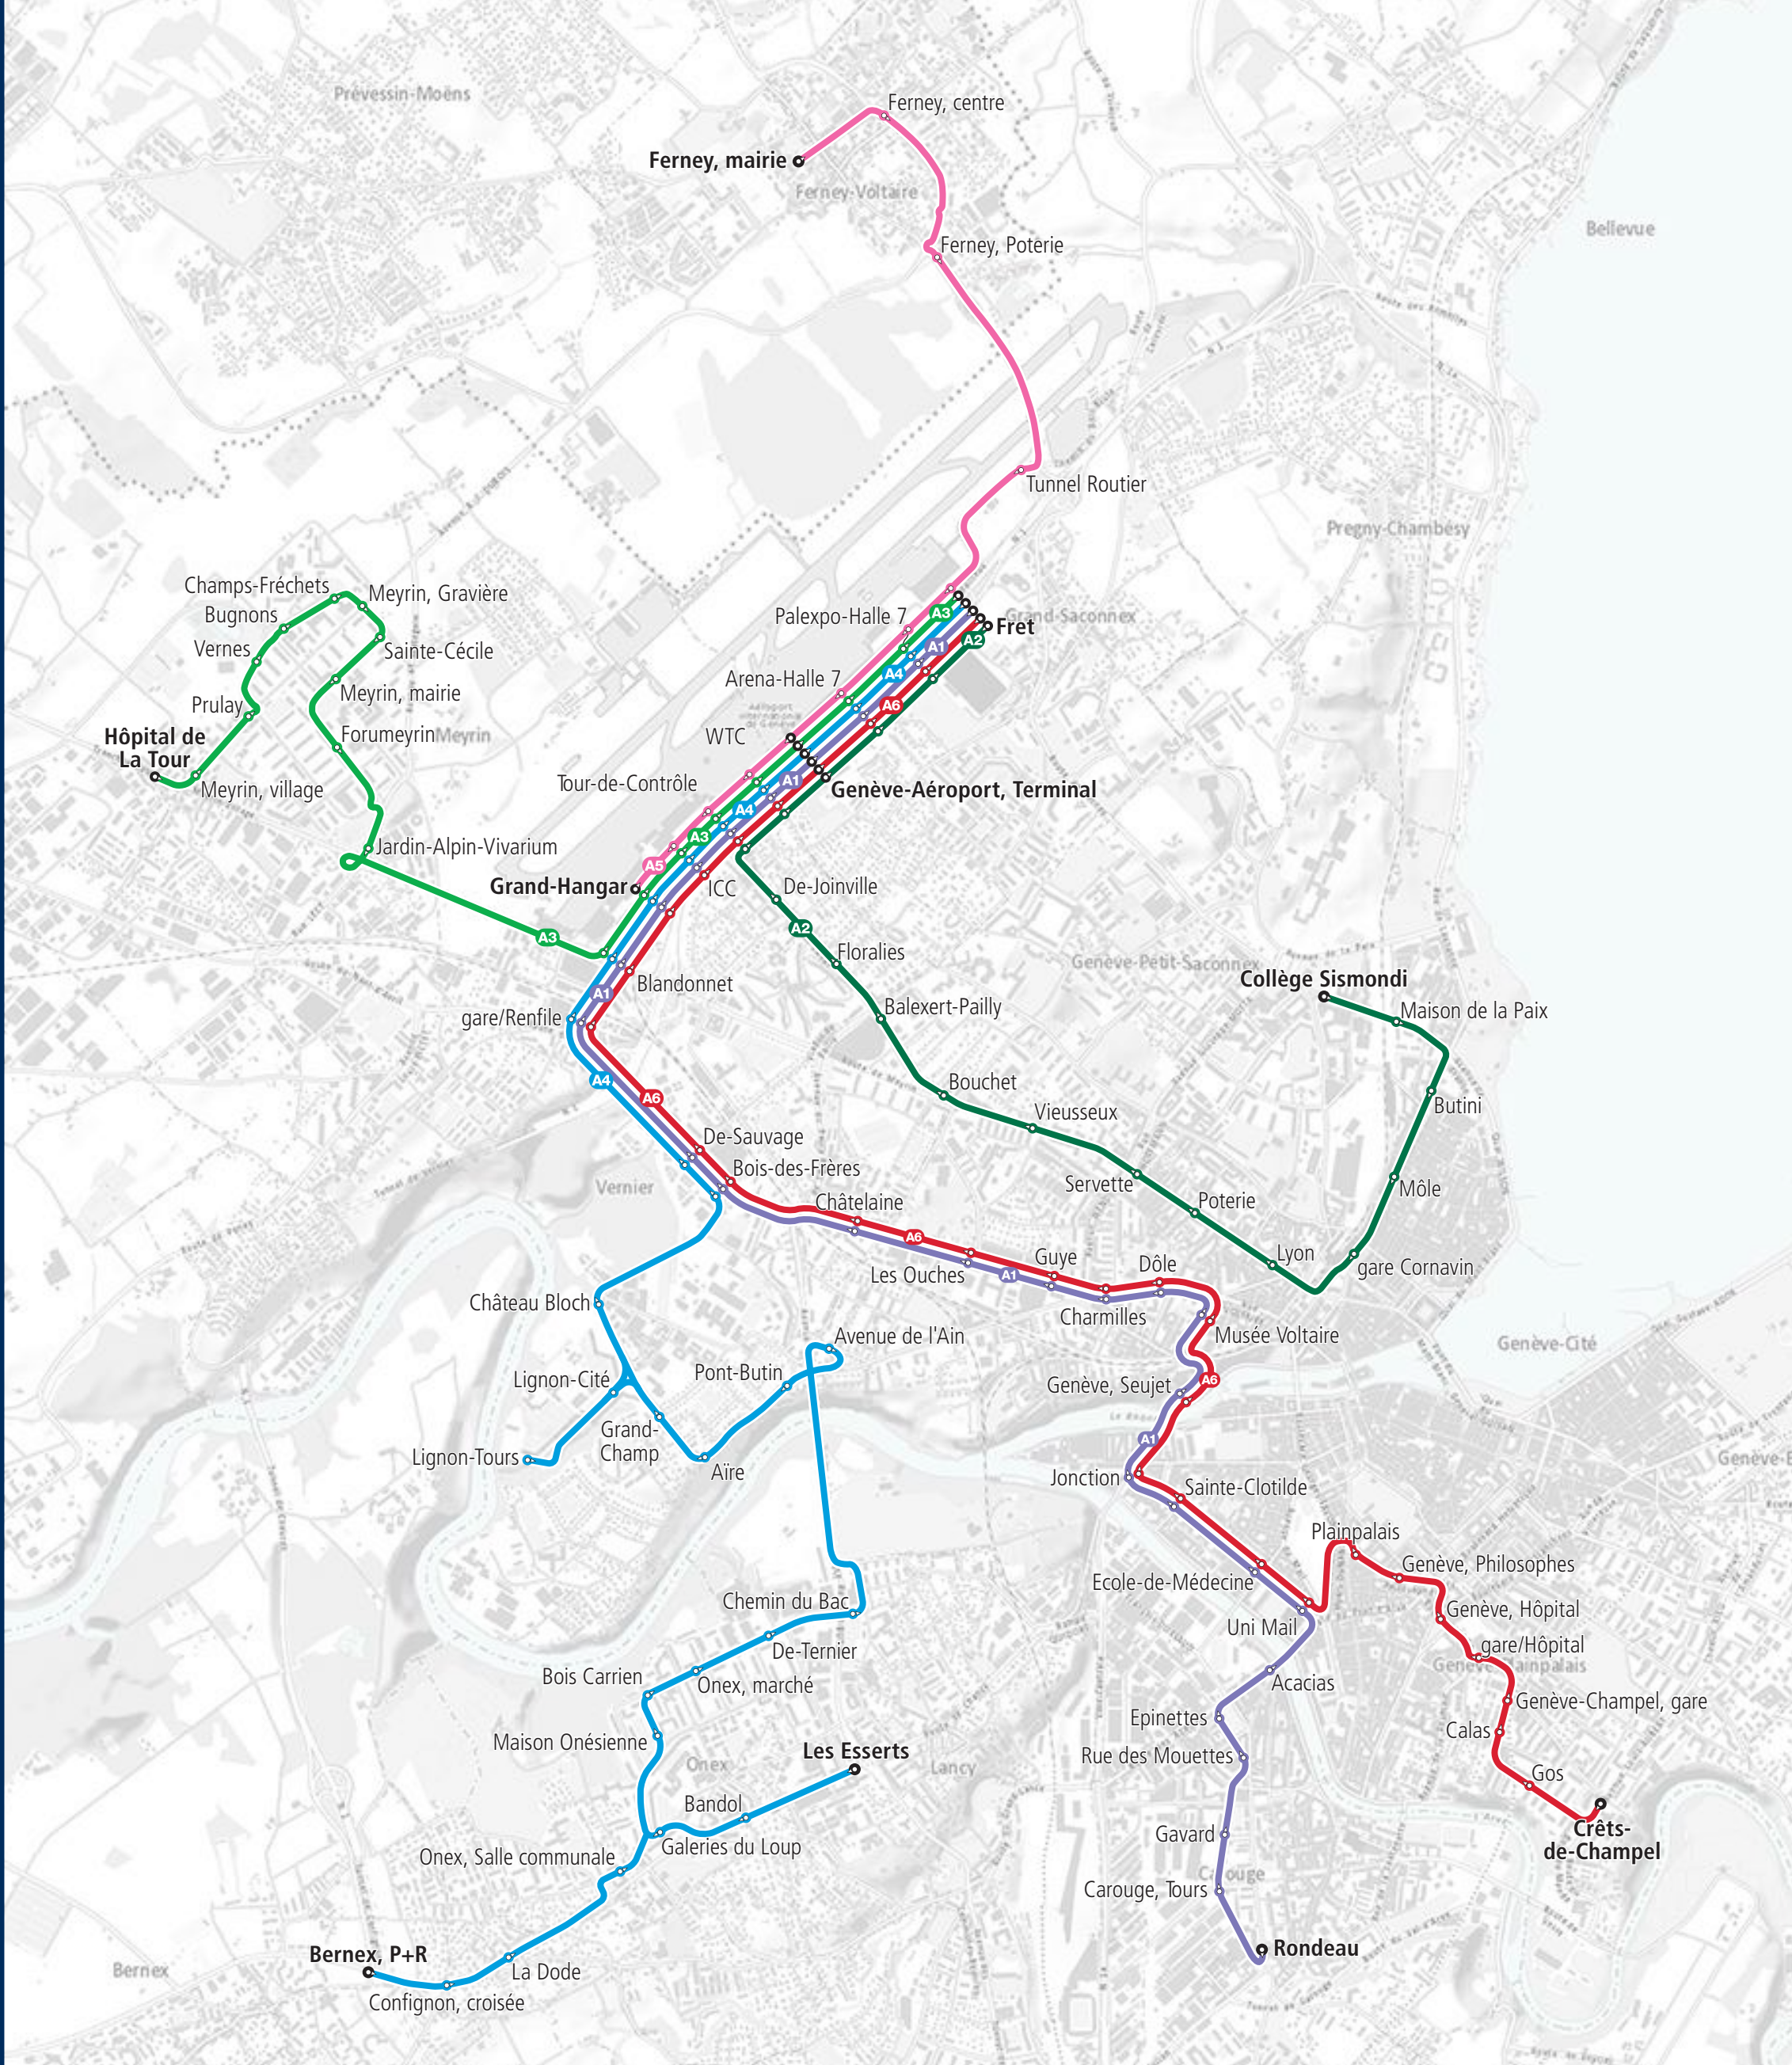

Genève Aéroport is pleased to offer air passengers an early morning service to all passengers: the Aérobus.

Since 9 December 2018, in collaboration with the transports publics genevois (tpg), lines A1 to A6 run through Geneva to allow air passengers to promptly access the airport early in the morning.

These lines connect to the airport only before 6am, following the enclosed timetable.

This service is **free** and available to all air passengers travelling to Geneva Airport. Proof of travel (plane ticket) will have to be presented on request.

Genève Aéroport is engaged in reducing its environmental impacts and encourages its passengers to use cleaner transport to access the airport.

Line A6 : will not serve Miremont stop from December 10th 2023 to August 26th 2024.

→ tpg.ch
→ gva.ch

Plan et horaires

Valable dès le 10.12.2023

tpg aérobus

GENÈVE
AÉROPORT

Service de transport matinal
à destination de Genève Aéroport

Genève Aéroport a le plaisir d'offrir aux passagers aériens un service matinal : les Aérobus.

En collaboration avec les transports publics genevois (tpg), les lignes A1 à A6 circulent à travers Genève pour permettre aux passagers aériens d'accéder rapidement et de bonne heure à l'aéroport.

Elles desservent Genève Aéroport uniquement avant 6h du matin, selon les horaires annoncés ci-contre.

Ce service est **gratuit** et disponible pour tous les passagers aériens se rendant à Genève Aéroport. Un justificatif (billet d'avion) devra être présenté sur demande.

Genève Aéroport se mobilise pour réduire son impact environnemental et encourage ses passagers à utiliser des moyens de transport plus propres pour se rendre à l'aéroport.

Ligne A6 : l'arrêt Miremont ne sera pas desservi du 10.12.2023 au 26.08.2024.